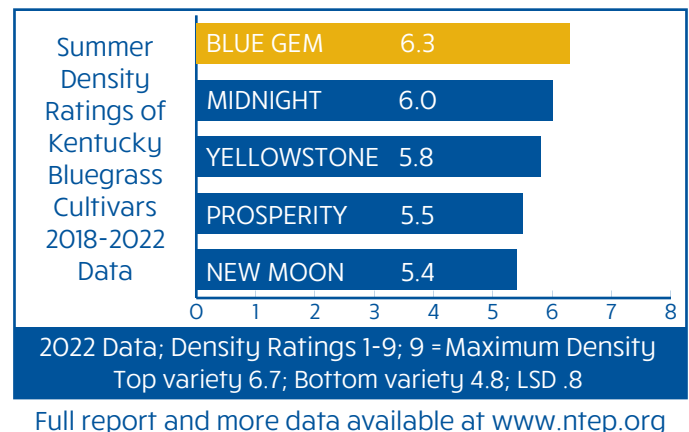

BLUE GEM

KENTUCKY BLUEGRASS

Blue Gem Kentucky Bluegrass is a synergy of *poa pratensis* and *poa arachnifera*. This is the result of Columbia River Seed and Novel Ag Inc. commitment to the overall improvement of Kentucky Bluegrass for turf. Superior seedling vigor, disease resistance and summer turf performance are exhibited in **Blue Gem**.

FACTS:

- Excellent Seedling Vigor
- Dark Green Genetic Color
- Good Disease Resistance
- Fine to Medium Leaf Texture
- Good Traffic Tolerance

APPLICATIONS:

- Home Lawns/ Commercial properties
- Golf Course Roughs
- Sod Production • Sports Field

SEEDING RATES:

- New Establishment: 2-4 LBS/1000 sq. ft.
- Overseeding: 1-3 LBS/1000 sq. ft.

187405 S. Plymouth Ind. Rd.
PO Box 66
Plymouth, WA 99346
Phone: 509.783.4052
Fax: 509.783.4056
www.columbiariverseed.com

SALES PARTNERS: