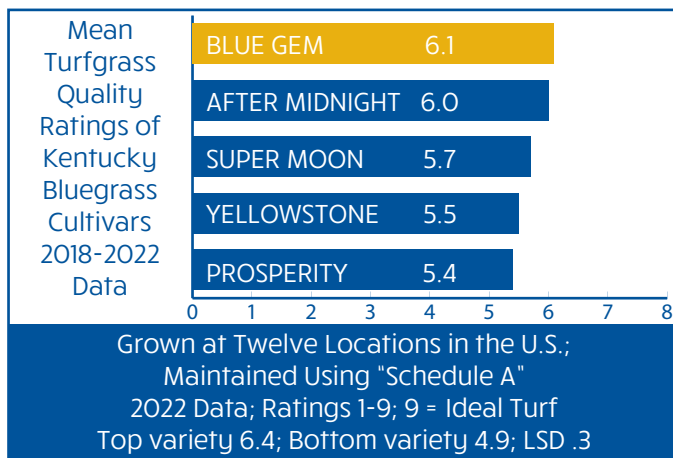

BLUE GEM

KENTUCKY BLUEGRASS

Blue Gem Kentucky Bluegrass is a synergy of *poa pratensis* and *poa arachnifera*. This is the result of Columbia River Seed and Novel Ag Inc. commitment to the overall improvement of Kentucky Bluegrass for turf. Superior seedling vigor, disease resistance and summer turf performance are exhibited in **Blue Gem**.

FACTS:

- Excellent Seedling Vigor
- Dark Green Genetic Color
- Good Disease Resistance
- Fine to Medium Leaf Texture
- Good Traffic Tolerance

APPLICATIONS:

- Home Lawns/ Commercial properties
- Golf Course Roughs
- Sod Production • Sports Field

SEEDING RATES:

- New Establishment: 2-4 LBS/1000 sq. ft.
- Overseeding: 1-3 LBS/1000 sq. ft.

187405 S. Plymouth Ind. Rd.
PO Box 66
Plymouth, WA 99346
Phone: 509.783.4052
Fax: 509.783.4056
www.columbiariverseed.com