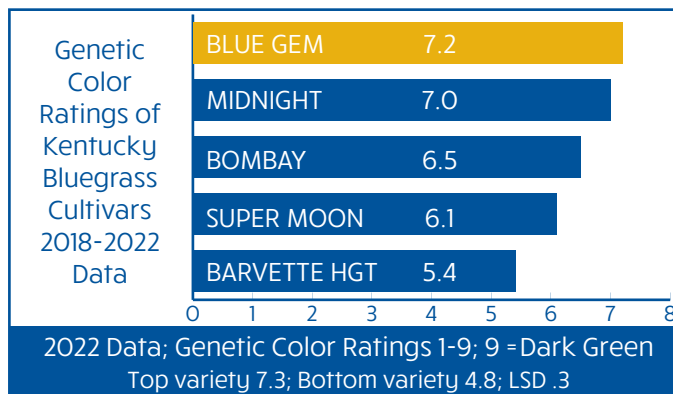

BLUE GEM

KENTUCKY BLUEGRASS

Blue Gem Kentucky Bluegrass is a synergy of *poa pratensis* and *poa arachnifera*. This is the result of Columbia River Seed and Novel Ag Inc. commitment to the overall improvement of Kentucky Bluegrass for turf. Superior seedling vigor, disease resistance and summer turf performance are exhibited in **Blue Gem**.

FACTS:

- Excellent Seedling Vigor
- Dark Green Genetic Color
- Good Disease Resistance
- Fine to Medium Leaf Texture
- Good Traffic Tolerance

APPLICATIONS:

- Home Lawns/ Commercial properties
- Golf Course Roughs
- Sod Production • Sports Field

SEEDING RATES:

- New Establishment: 2-4 LBS/1000 sq. ft.
- Overseeding: 1-3 LBS/1000 sq. ft.

187405 S. Plymouth Ind. Rd.
PO Box 66
Plymouth, WA 99346
Phone: 509.783.4052
Fax: 509.783.4056
www.columbiariverseed.com

SALES PARTNERS: