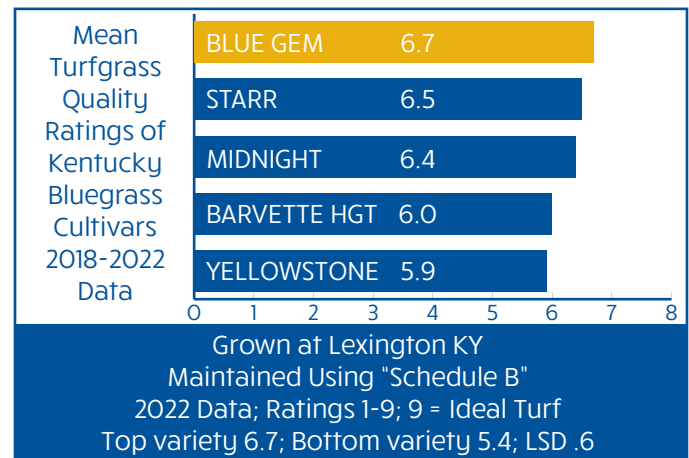

BLUE GEM

KENTUCKY BLUEGRASS

Blue Gem Kentucky Bluegrass is a synergy of *poa pratensis* and *poa arachnifera*. This is the result of Columbia River Seed and Novel Ag Inc. commitment to the overall improvement of Kentucky Bluegrass for turf. Superior seedling vigor, disease resistance and summer turf performance are exhibited in **Blue Gem**.

FACTS:

- Excellent Seedling Vigor
- Dark Green Genetic Color
- Good Disease Resistance
- Fine to Medium Leaf Texture
- Good Traffic Tolerance

APPLICATIONS:

- Home Lawns/ Commercial properties
- Golf Course Roughs
- Sod Production • Sports Field

SEEDING RATES:

- New Establishment: 2-4 LBS/1000 sq. ft.
- Overseeding: 1-3 LBS/1000 sq. ft.

187405 S. Plymouth Ind. Rd.
PO Box 66
Plymouth, WA 99346
Phone: 509.783.4052
Fax: 509.783.4056
www.columbiariverseed.com

SALES PARTNERS: