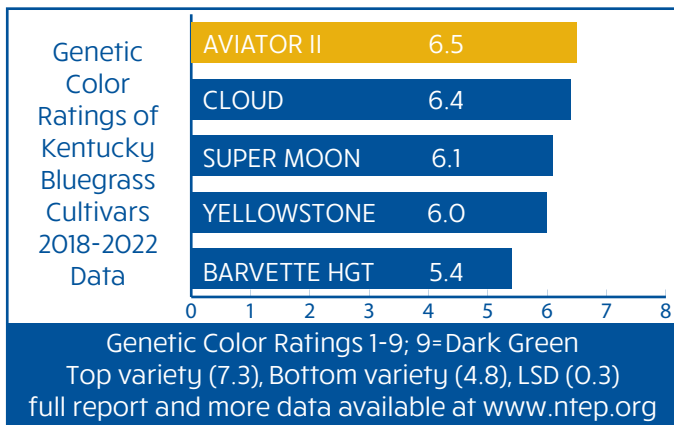

AVIATOR II

KENTUCKY BLUEGRASS

AVIATOR II Kentucky bluegrass is a new release from Columbia River Seed and Novel Ag. It brings improved turf quality with increased seed yield. **AVIATOR II** offers improved resistance to dollar spot and other diseases. This variety has competitive growth and has superior ability to repair itself. **AVIATOR II** also offers quick establishment, dark green color, early spring greenup and excellent seedling vigor.

AVIATOR II blends well with other Kentucky bluegrasses. It also mixes well with fine fescues and perennial ryegrass.

FACTS:

- Quick Establishment
- Excellent Seedling Vigor
- Early Spring Greenup
- Dark Green Color
- Good Density During the Growing Season