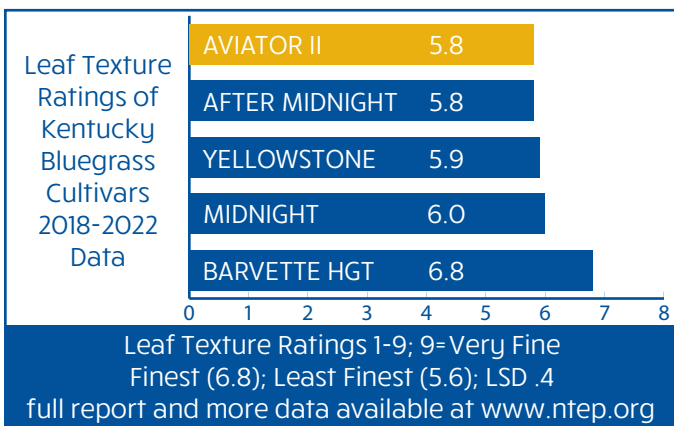

AVIATOR II

KENTUCKY BLUEGRASS

AVIATOR II Kentucky bluegrass is a new release from Columbia River Seed and Novel Ag. It brings improved turf quality with increased seed yield. **AVIATOR II** offers improved resistance to dollar spot and other diseases. This variety has competitive growth and has superior ability to repair itself. **AVIATOR II** also offers quick establishment, dark green color, early spring greenup and excellent seedling vigor.

AVIATOR II blends well with other Kentucky bluegrasses. It also mixes well with fine fescues and perennial ryegrass.

FACTS:

- Quick Establishment
- Excellent Seedling Vigor
- Early Spring Greenup
- Dark Green Color
- Good Density During the Growing Season