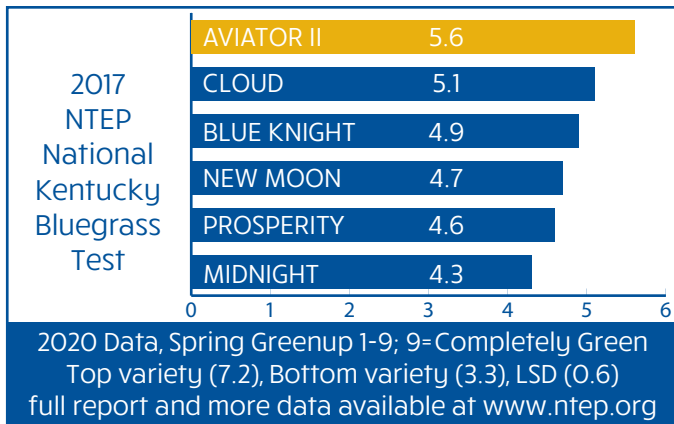

AVIATOR II

KENTUCKY BLUEGRASS

AVIATOR II Kentucky bluegrass is a new release from Columbia River Seed and Novel Ag. It brings improved turf quality with increased seed yield. **AVIATOR II** offers improved resistance to dollar spot and other diseases. This variety has competitive growth and has superior ability to repair itself. **AVIATOR II** also offers quick establishment, dark green color, early spring greenup and excellent seedling vigor.

AVIATOR II blends well with other Kentucky bluegrasses. It also mixes well with fine fescues and perennial ryegrass.

FACTS:

- Quick Establishment
- Excellent Seedling Vigor
- Early Spring Greenup
- Dark Green Color
- Good Density During the Growing Season