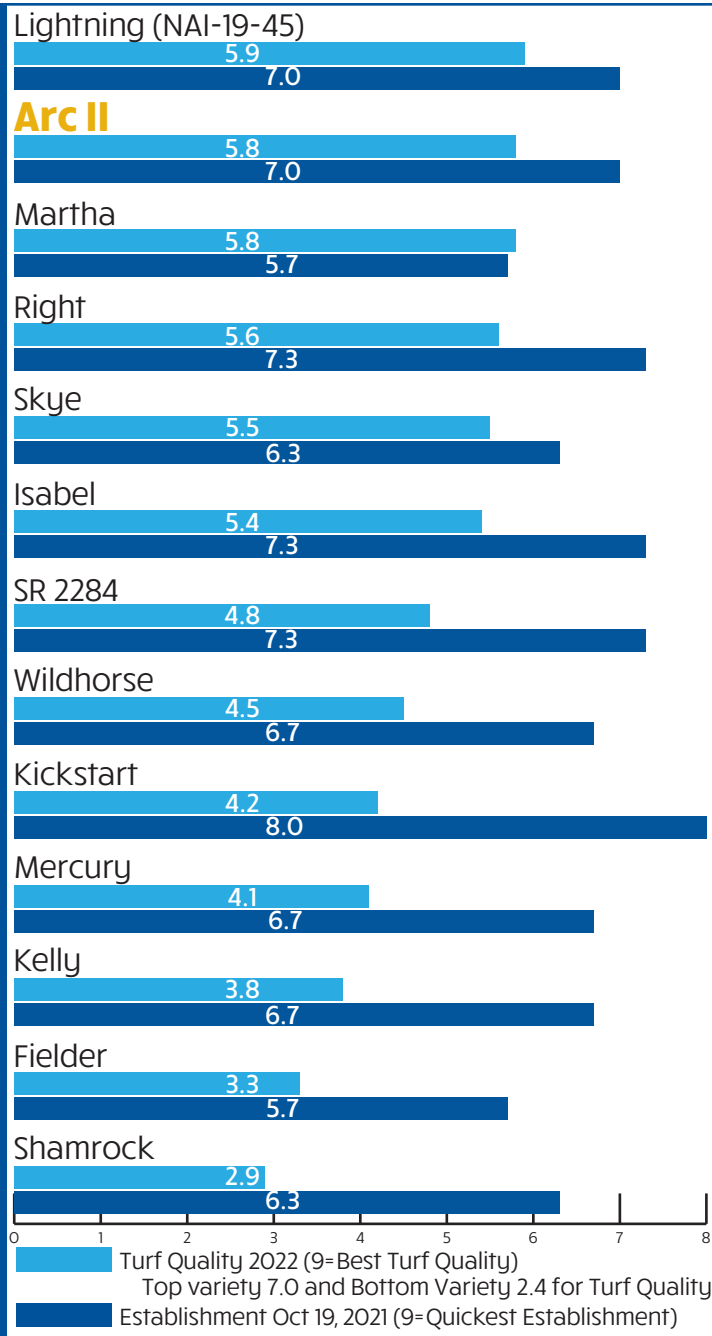

## KENTUCKY BLUEGRASS

Performance of Kentucky bluegrass cultivars in a high maintenance turf trial seeded in September 2021 at Adelphia NJ.

Introducing **Arc II**, the latest release from Columbia River Seed and Novel Ag that brings together superior turf performance and reliable seed production. **Arc II** offers quick establishment and improved stem rust resistance. It boasts excellent seedling vigor and a medium blade width, making it a perfect choice for managers who seek a high-performing variety of Kentucky bluegrass.

### FACTS:

- Improved Rust, Drechslera and Anthracnose resistance
- Aggressive Establishment
- Dark Green Color